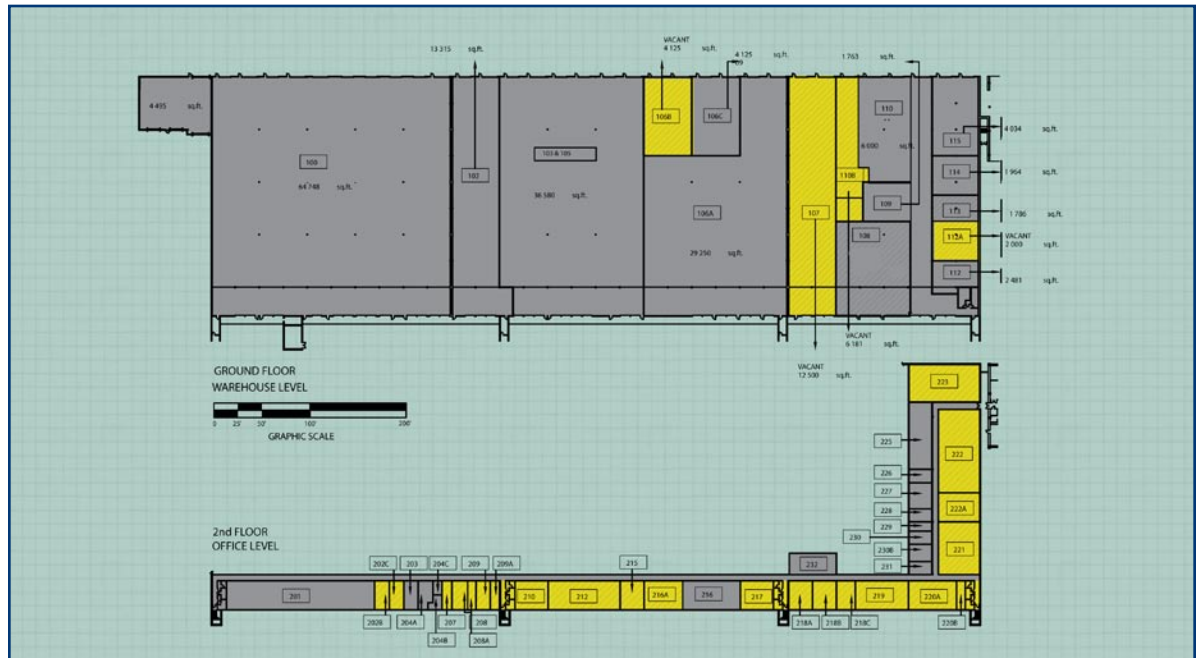

FORLEASE

BUILDING C – 12005 RAYMONDE DE LA ROCHE

Mirabel International Airport Building C

Suite 106B
4,125 SF warehouse

Suite 107
12,500 SF warehouse

Suite 110B
6,181 SF warehouse

Suite 112A
2,000 SF warehouse

Suite 202 A & C
763 SF office

Suite 207 - 223
22,785 SF office

For More Information

Benoit Viens
Vice-President of Leasing
Canadian Region

Tel: 514.422.1000
bviens@aeroterm.com
www.aeroterm.com