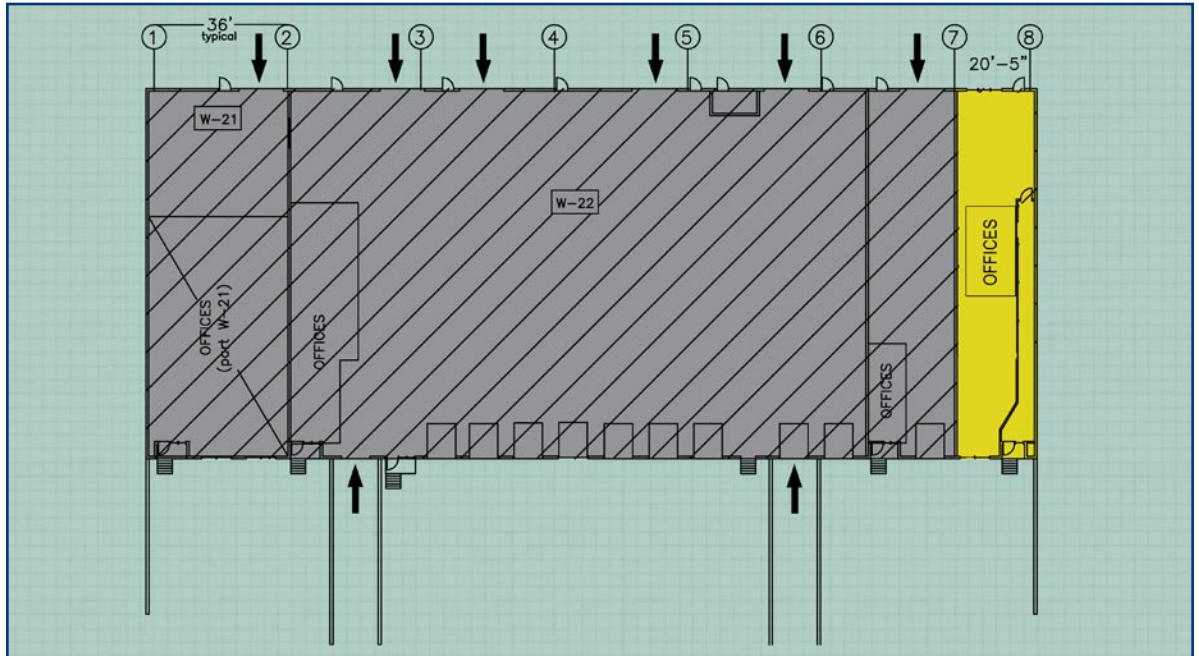

FORLEASE

BUILDING #2 – 6000 ROBIN HOOD ROAD

Norfolk International Airport, Building # 2

Suite 106 - 2,185 SF Office

Block concrete construction
8' Ceiling height in offices
120' truck court

For More Information

Jennifer Williams
Director of Leasing
Eastern Region

Tel: 800-528-5565
jwilliams@aeroterm.com
www.aeroterm.com