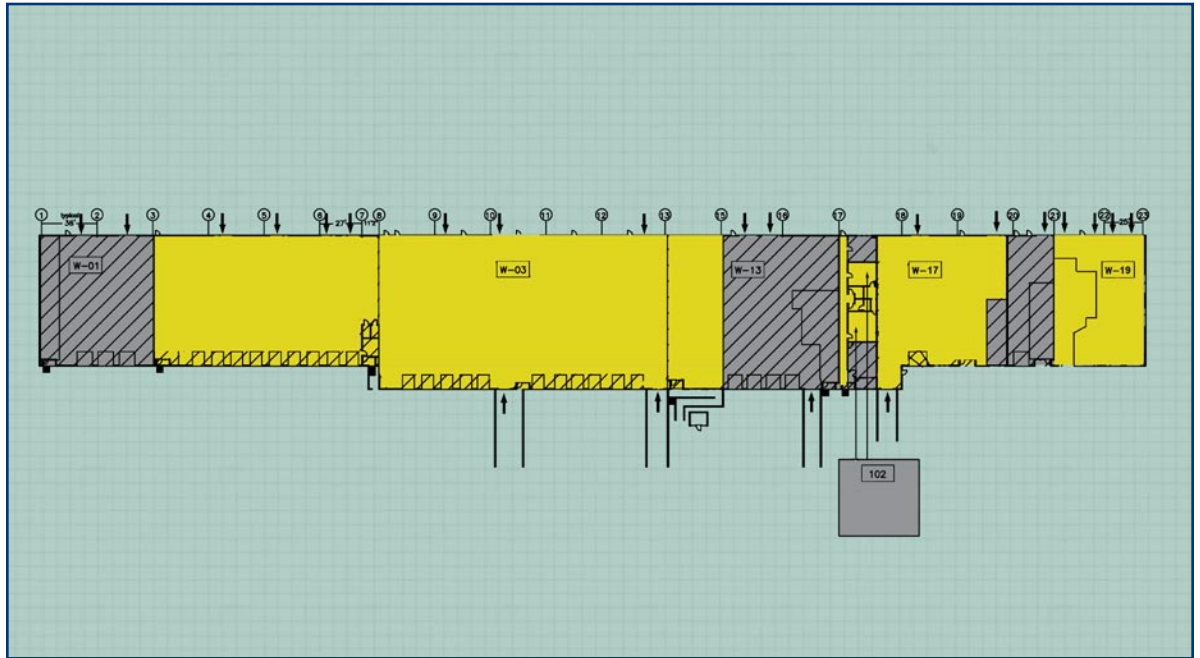

BUILDING #1 – 5998 ROBIN HOOD ROAD

Norfolk International Airport, Building # 1

Suite W-03 - 33,772 SF Warehouse*	Block concrete construction
Suite W-17 - 6,842 SF Warehouse	8' Ceiling height in offices
Suite W-19 - 5,015 SF Warehouse	120' truck court
Ramp - 144,919 SF	*Air conditioned warehouse

Suite 106 - 2,185 SF Office

Block concrete construction
8' Ceiling height in offices
120' truck court

For More Information

Jennifer Williams
Director of Leasing
Eastern Region

Tel: 800-528-5565
jwilliams@aeroterm.com
www.aeroterm.com